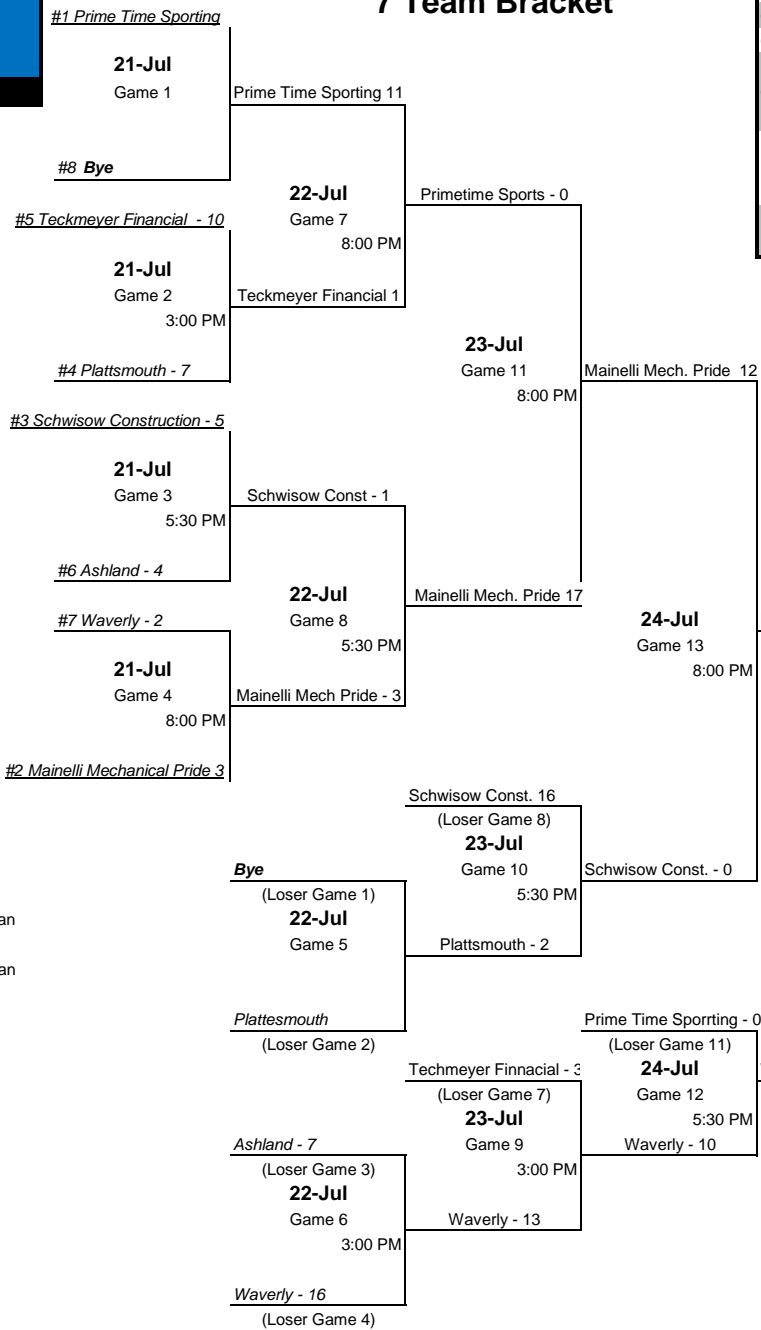

B2
Senior

7 Team Bracket

- #1 Springfield
- #2 Roncalli
- #3 Lincoln Lutheran
- #4 Plattsmouth
- #5 Lincoln Christian
- #6 Ashland
- #7 Waverly

Game 12	Winner game 9 vs loser game 11 (Note 1)
Game 13	Winner game 10 vs winner game 11 (Note 1)
Game 14	Winner game 12 vs winner game 13 (Note 2) (if necessary) fifteen games will be needed
Game 15	if winner game 11 loses game 13 or winner game 12 wins game 14 Pairing for game 12 and 13 will not match previous opponents against each other unless absolutely necessary.
Note 1	Pairing for game 12 and 13 will not match previous opponents against each other unless absolutely necessary.
Note 2	If three teams remain after game 13, the winner of game 11 goes to game 15

Nebraska American Legion Baseball Area Tournament
Class B Area 2 Seniors

Site Location
Springfield, NE
Buffalo Park

Tournament Director
Jim Jensen
Cell: 402-598-5383
E-mail: jejenson@q.com

Admission
Adults: \$ 5
Students: \$ 3
Veterans \$ Free